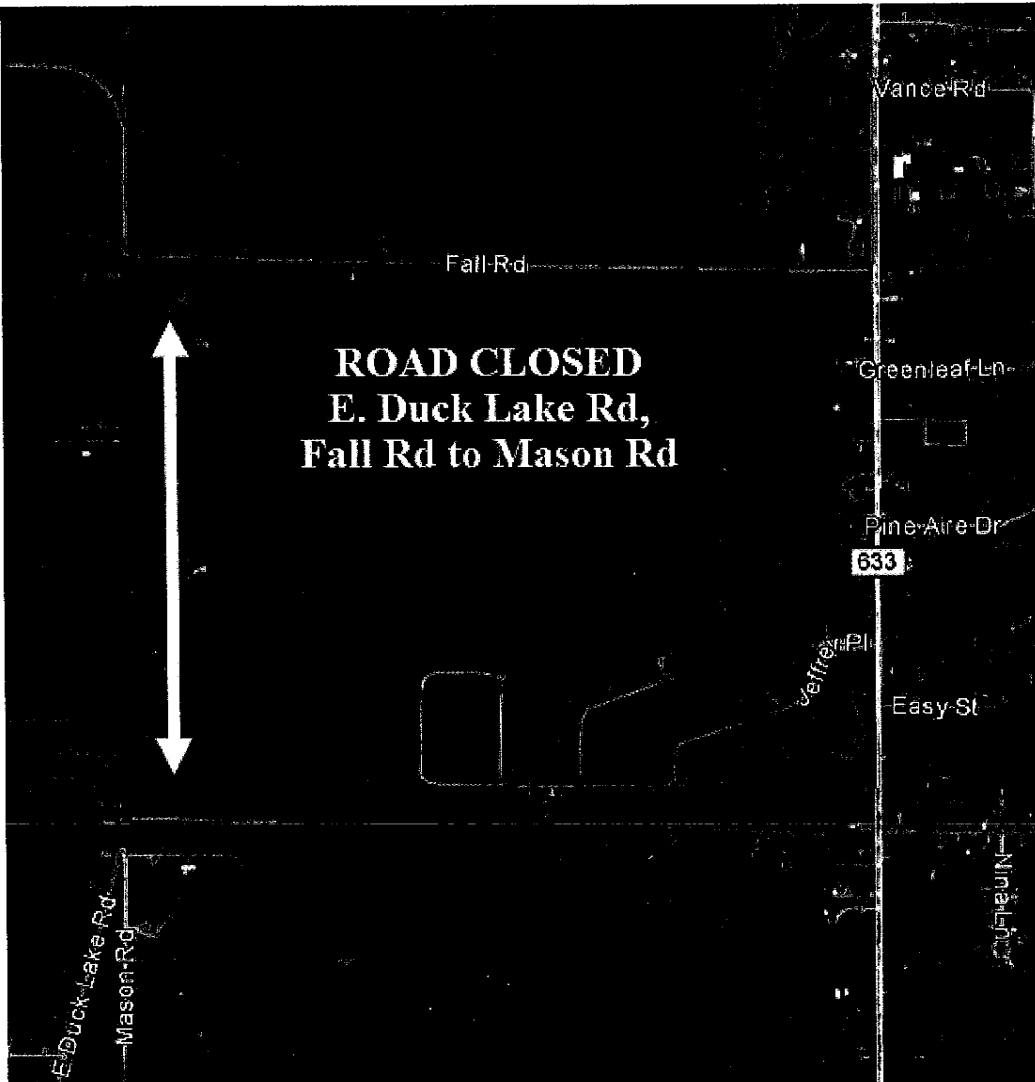

---

**FOR IMMEDIATE RELEASE**

Traverse City.

<b>WHAT:</b>	ROAD CLOSURE. See map.
<b>WHERE:</b>	East Duck Lake Road, between Mason Road and Fall Road, Green Lake Township.
<b>WHEN:</b>	Beginning Thursday, October 16, 2014 – 8:30 AM with an estimation completion at 6:00 PM.
<b>WHY:</b>	A failed culvert is being replaced.
<b>IMPACT TO TRAFFIC:</b>	The road will be closed to all traffic during the repairs.

###

**ROAD CLOSED**  
**E. Duck Lake Rd,**  
**Fall Rd to Mason Rd**

Vance Rd

Fall Rd

Greenleaf Ln

Pine Aire Dr

633

Jeffreys Pl

Easy St

E. Duck Lake Rd

Mason Rd

Nimitz