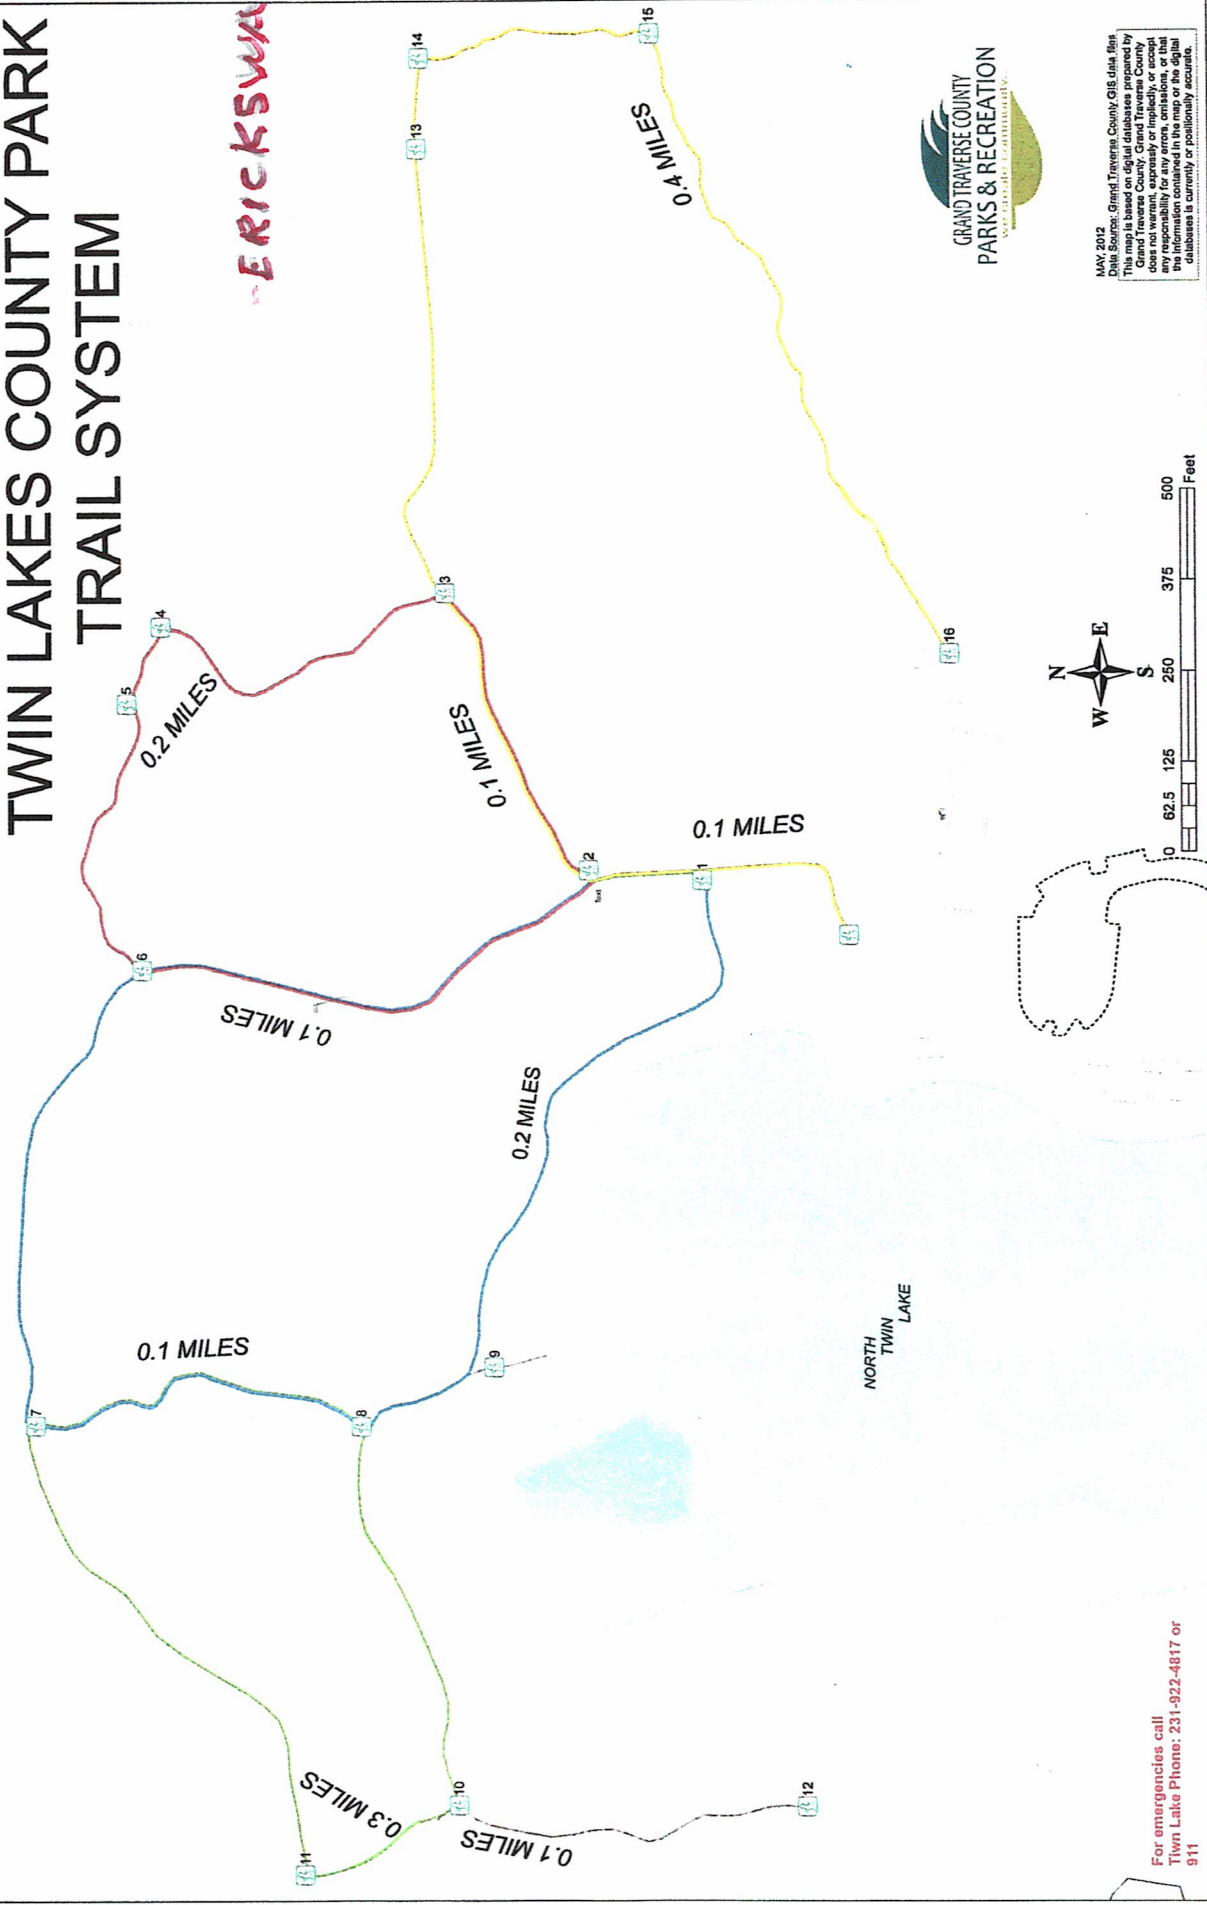

TWIN LAKES COUNTY PARK TRAIL SYSTEM

ERICKSON WAY

HARR DRIVE

NIGER RD

For emergencies call
Twin Lake Phone: 231-922-4817 or
911